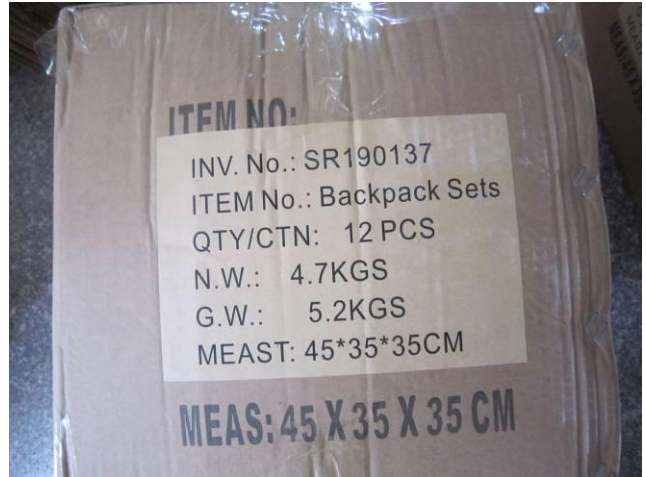

Swift China Sourcing Team

ADD:Room1423, No.20, Lane 699, Guangfulin Road, Shanghai

Tel: +15317978897 email: julia@swiftchinasourcing.com

whatsapp: +86 15155971027

Side mark