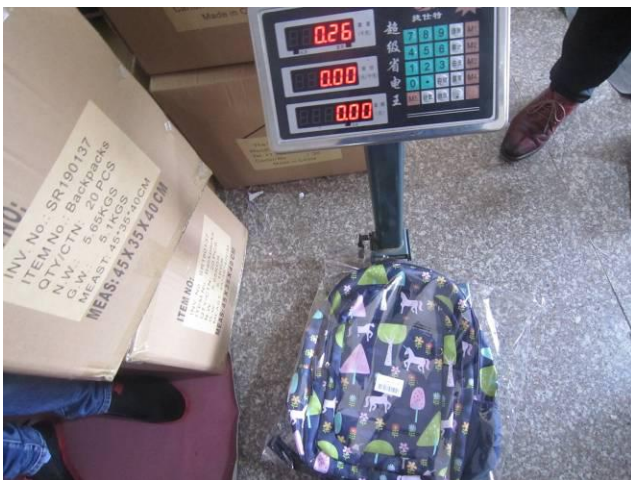

Weight 0.26kg